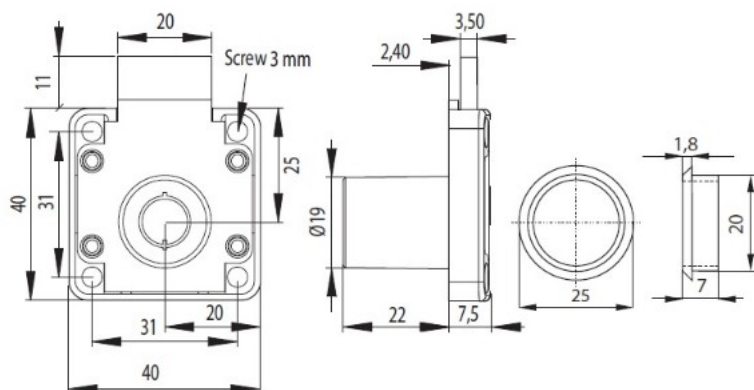

PRODUCT SHEET

Description:

Rim Lock 850T, $\varnothing 19 \times 22$ mm, NPL, 2x Tubular CK SISO, W/Key Retention No Pull Out When Open, 2 x Tubular Keys

Item number:

14.00.101-0

Units	Box	Carton	HS Code	Barcode
Pcs.	15	150	8301300000	 5704866031608